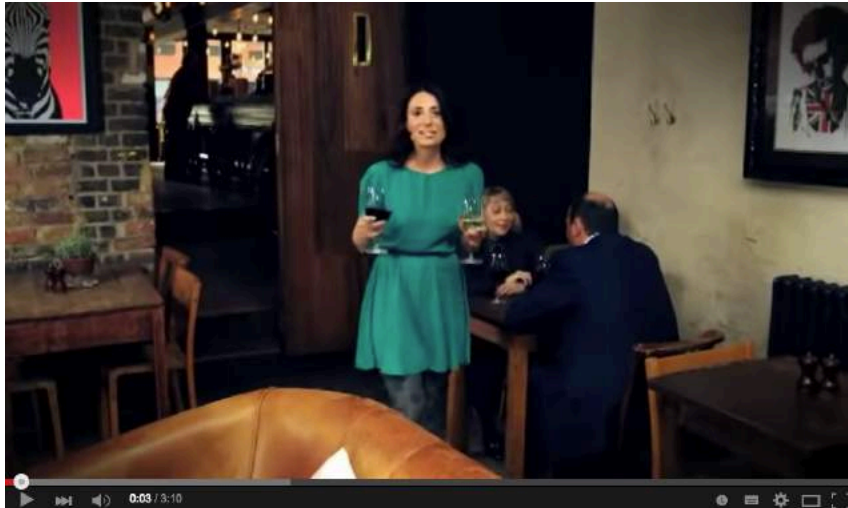

We were tasked with driving UK awareness to these videos across the specified YouTube channel.